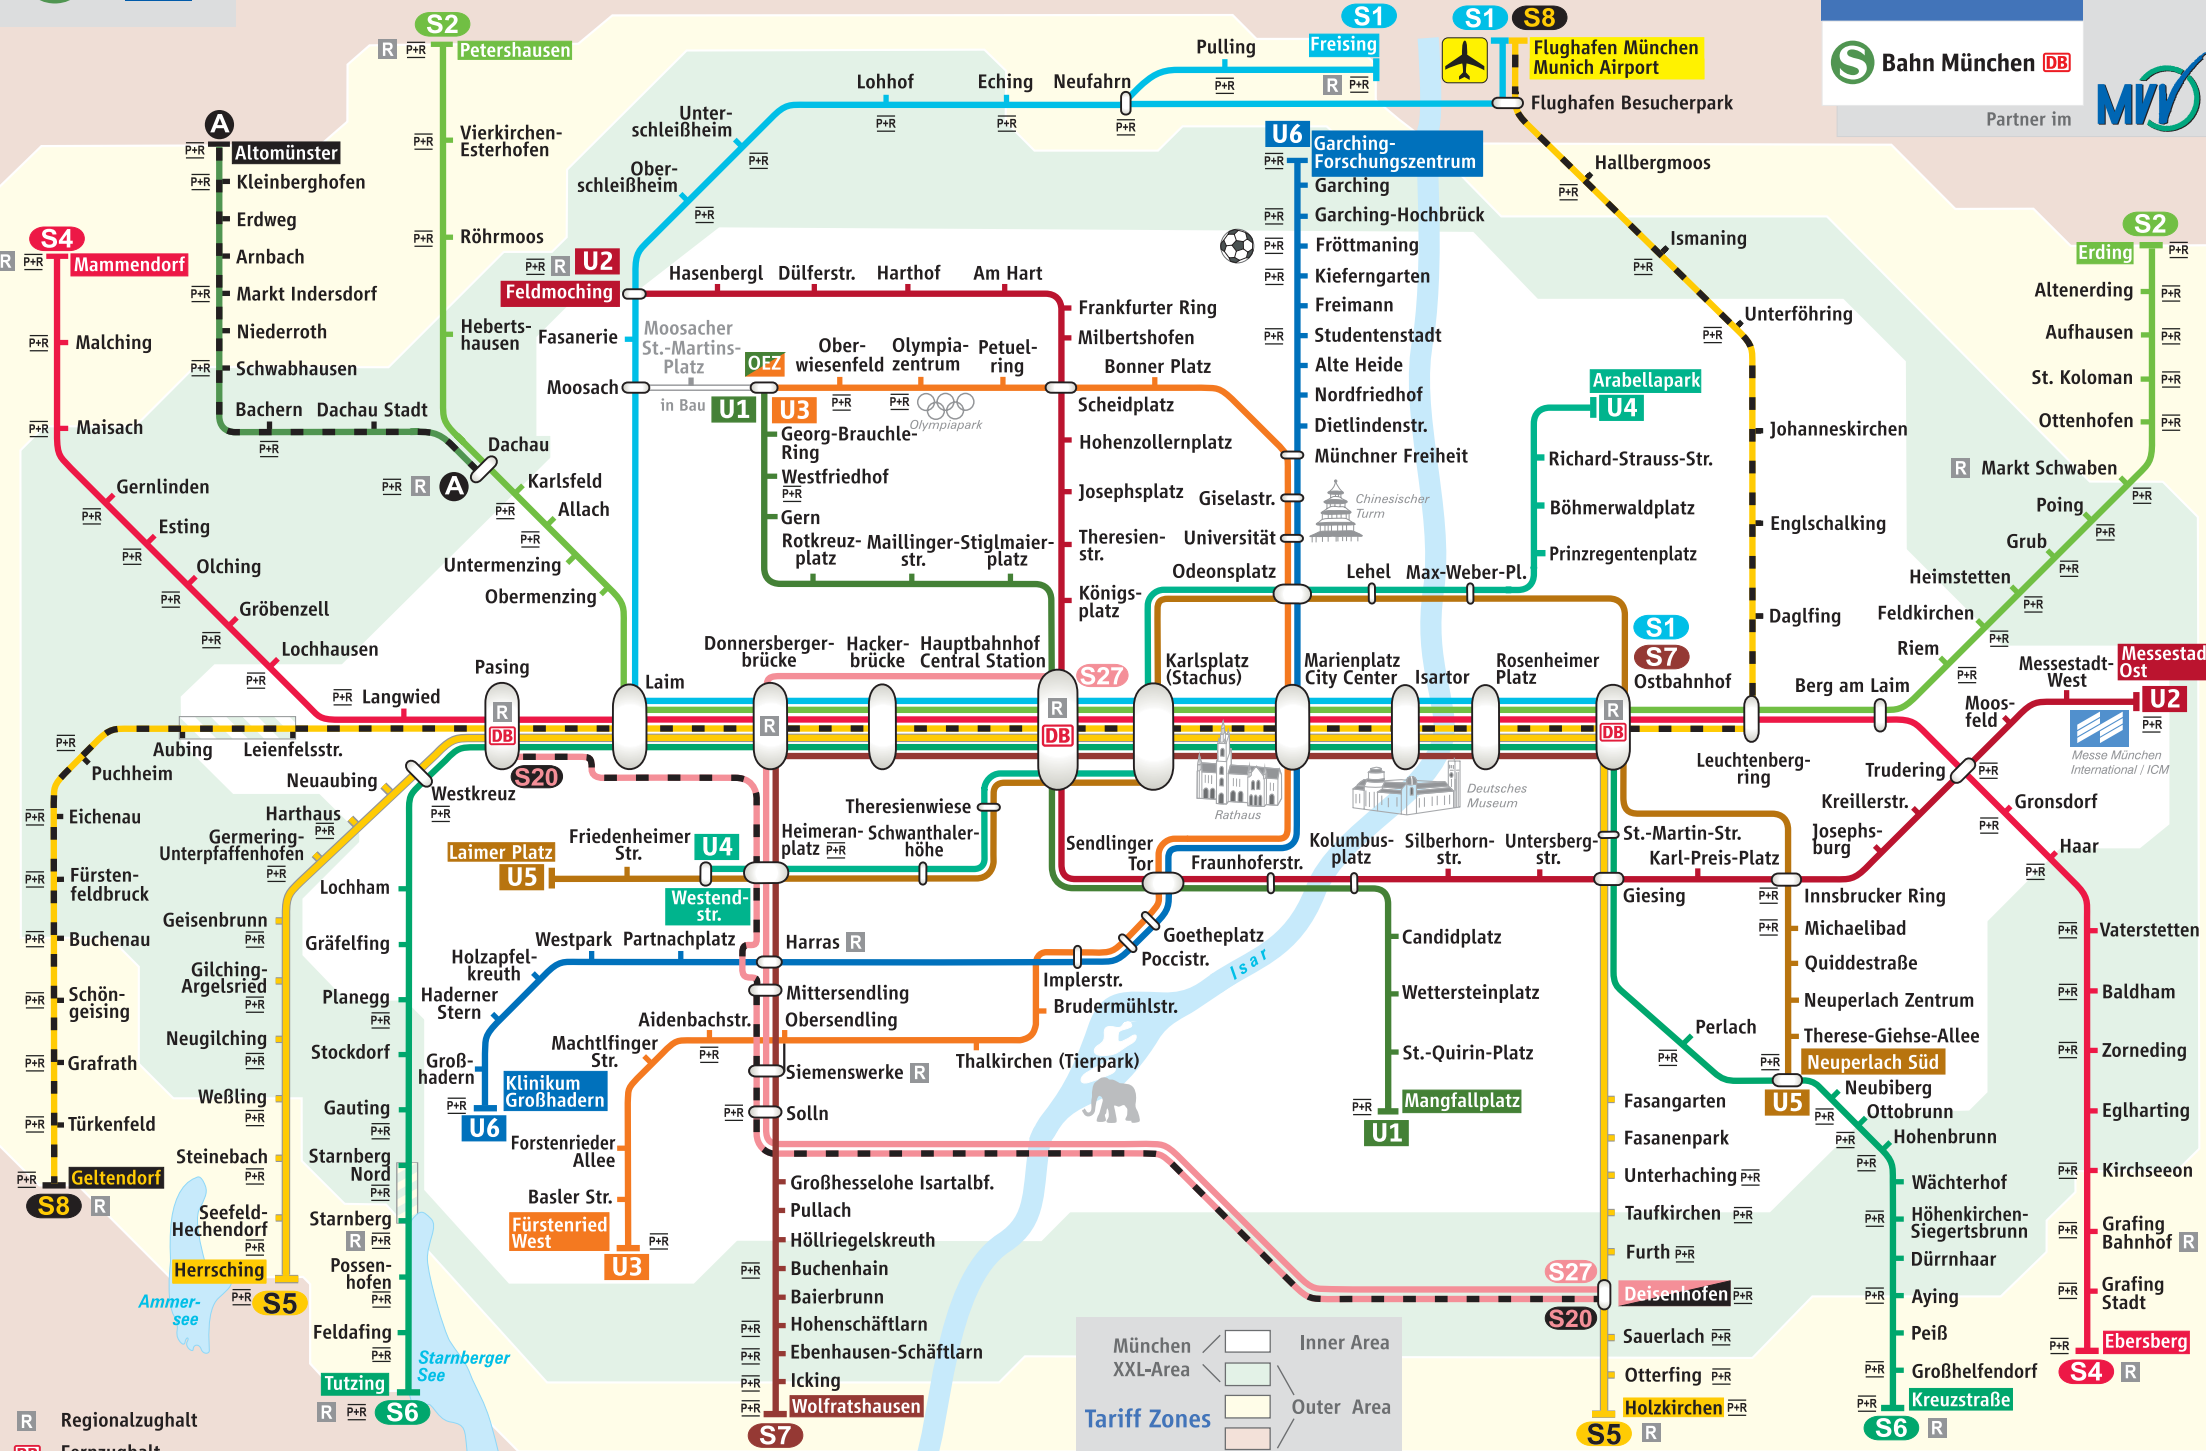

# Suburban Train and Subway

R Regionalzughalt  
DB Fernzughalt

München Inner Area  
XXL-Area  
Tariff Zones  
Outer Area